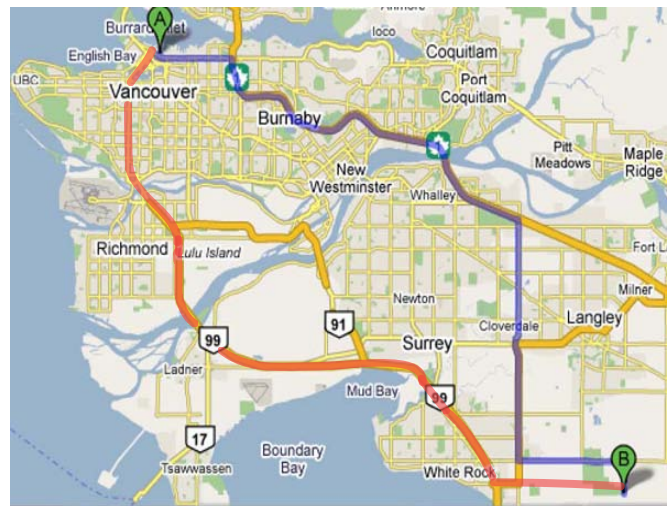

&

**SHE'S
CRAFTY**

Set Dec, Props and Wardrobe Sale

Campbell Valley Farm
460 - 216th Street, Langley BC

Wednesday July 16 to
Saturday July 19, 2008

10:00am to 5:00pm daily

Thousands of items available from two of
your favourite TV shows - furniture,
clothing, construction materials and more!